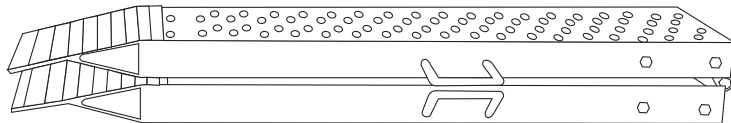

A-I SCAFFOLD MFG., INC.

590 Commerce Parkway | Hays, KS 67601
Ph 785.621.5121 | Fax 785.621.5122
www.a1scaffoldingmfg.com

ALUMINUM FOLDING RAMPS

USE FOR

- Lawn Mowers / Riding Mowers
- Motorcycles
- ATV's
- Golf Carts

Description	Part #	Weight
Ramp-Aluminum Folding	RAF	64.0 lbs.