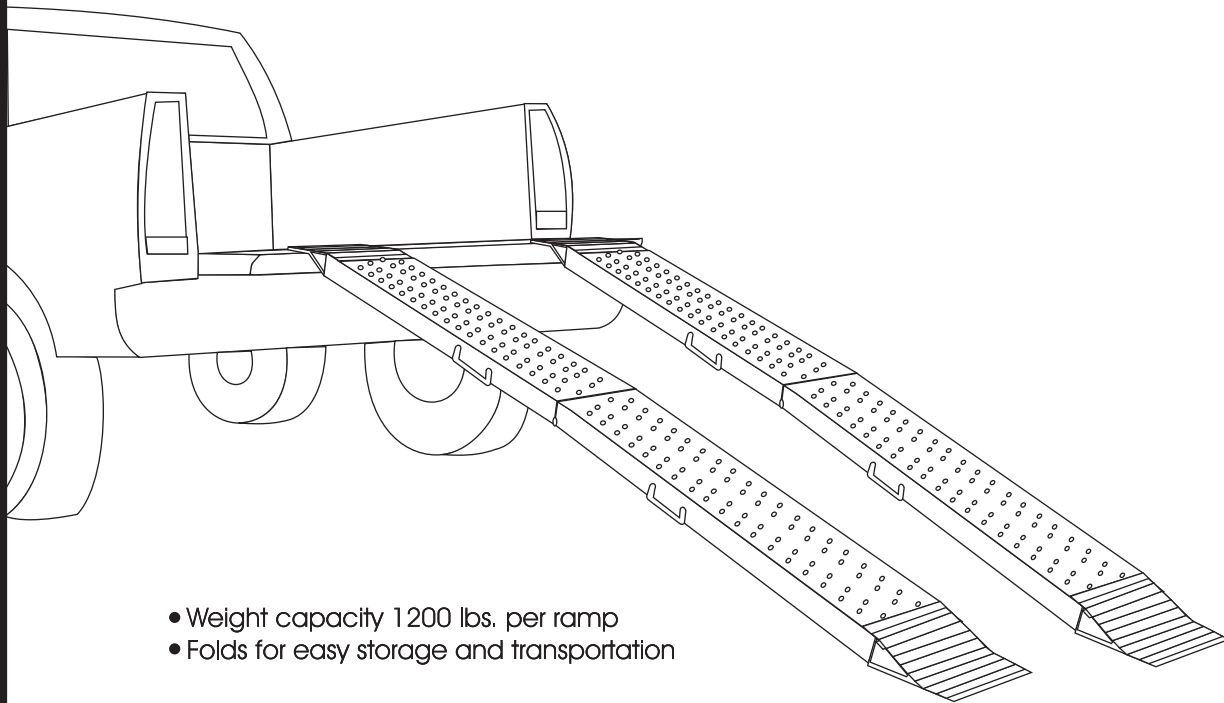

Description	Part #	Weight
Ramp-Aluminum Folding	RAF	64.0 lbs.